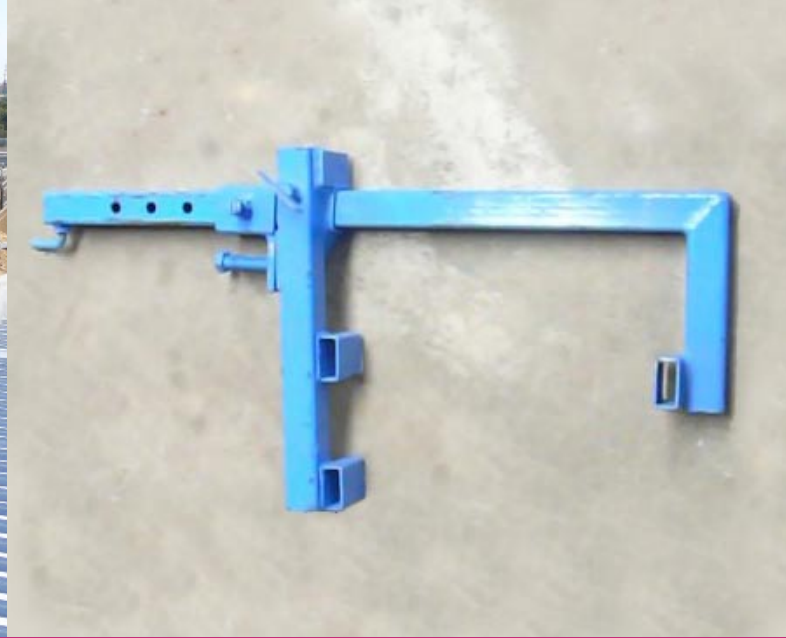

Parapet Clamp On System

Parapet Clamp On System

www.atfguardrail.com.au

131716

Parapet Clamp On System

Used to provide edge protection on top of concrete tilt panels and parapet walls without interfering with the installation of roof sheets.

Mesh Kick Boards

- Competitive rates
- Height Safety Solution Specialists
- Fully trained and accredited installation crews.
- Certified products that fully comply with regulations

ATF Height Safety Perth
14 McKinnon Street
Cockburn Central WA 6164
P: 08 9414 7223
F: 08 9414 1956
E: enquiries@guardrailperth.com.au
www.atfguardrail.com.au